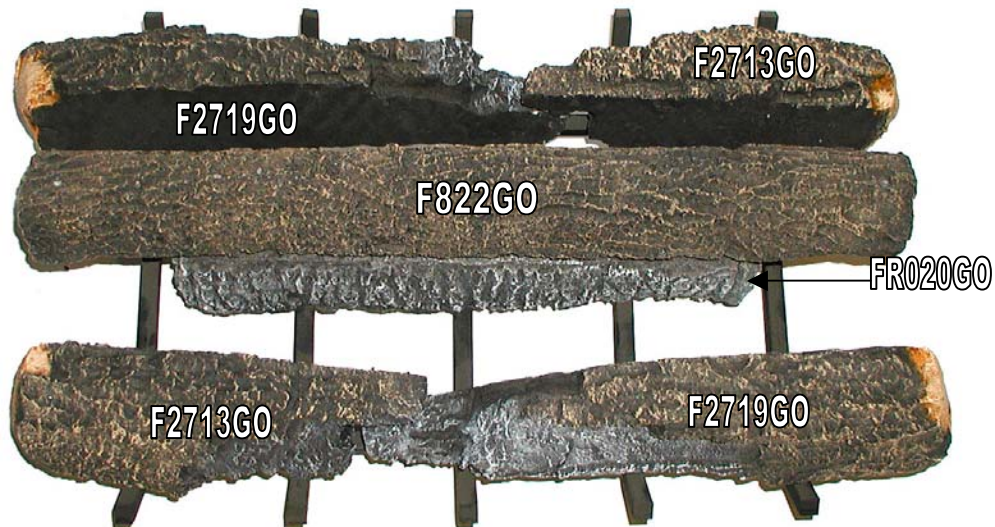

Cross Timbers See-Thru Log Diagram

CTS3017ST
30" Set

Step 1

Step 2

Step 3