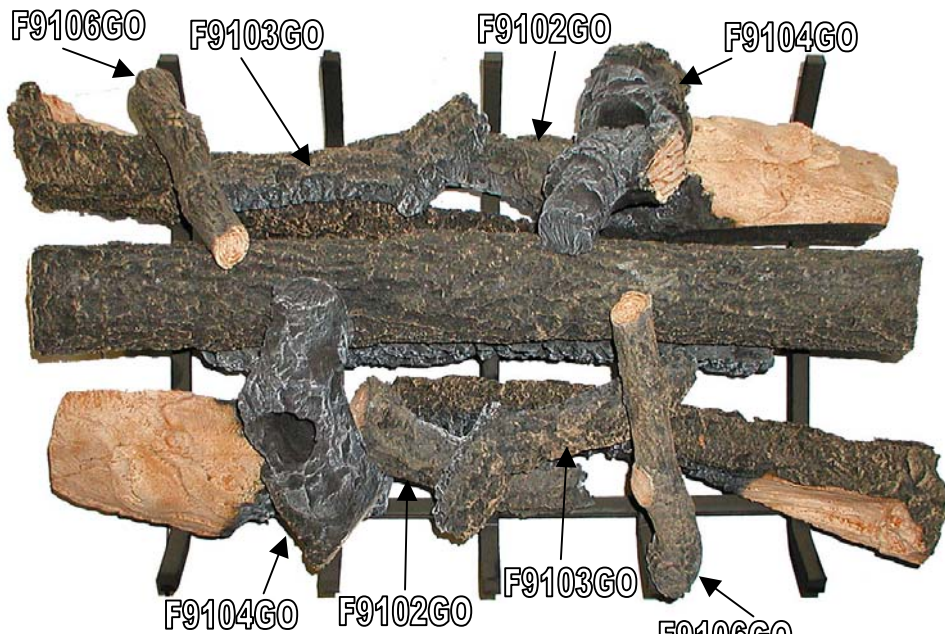

Rustic Timbers See-Thru

Log Diagram

RTS3021ST

30" Set

Step 1

Step 2

Step 3