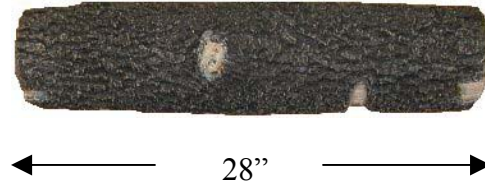

STANDARD HARGROVE SETS

FULL PAN

LOG SET NEW PART #	LOG SET OLD PART #	LOGS IN SET	DIVIDERS	BOXES FOR LOGS ONLY	BOXES FOR FULL SETS
OOS1805FP	O 5-18-FP-LL	0112GO, 0114GO, 0117GO, 0711GO			
OOS2406FP	O 6-24-FP-LL	0101GO, 0112GO, 0114GO, 0122GO, 0711GO			
OOS3007FP	O 7-30-FP-LL	0101GO, 0112GO, 0114GO, 0116GO, 0128GO, 0711GO			
BIS1805FP	B 5-18-FP-LL	0208BI, 0209BI, 0214BI, 0215BI, 0220BI			
BIS2406FP	B 6-24-FP-LL	0208BI, 0209BI, 0214BI, 0215BI, 0216BI, 0230BI			
BIS3007FP	B 7-30-FP-LL	0208BI, 0209BI, 0214BI, 0215BI, 0216BI, (2) 0230BI			
WPS1604FP	WP 4-16-FP-LL	1509GO, 1511GO, (2) 1516GO			
WPS1805FP	WP 5-18-FP-LL	1509GO, 1510GO, 1511GO, (2) 1518GO			
WPS2407FP	WP 7-24-FP-LL	1509GO, 1510GO, 1511GO, 1514GO, 1515GO, (2) 1522GO			
WPS3008FP	WP 8-30-FP-LL	1509GO, 1510GO, 1511GO, 1512GO, 1514GO, 1515GO, (2) 1530GO			

FULL PAN OAK SERIES

0101GO (top)

0711GO (top)

0112GO (top)

0114GO (top)

0116GO (top)

0117GO (top)

0122GO (top)

(side)

0128GO (top)

(side)

FULL PAN BIRCH SERIES

0208BI (top)

← 8" →

0220BI (top)

← 20" →

0209BI (top)

← 8" →

0230BI (top)

← 30" →

0214BI (top)

← 14" →

0215BI (top)

← 15" →