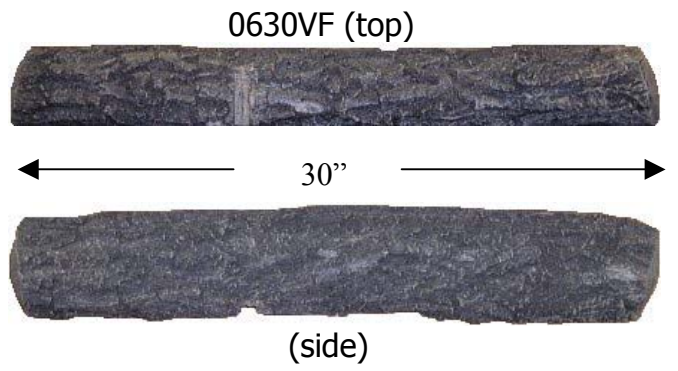

CLASSIC OAK SERIES

VENT FREE SETS (Standard or Single Burner)