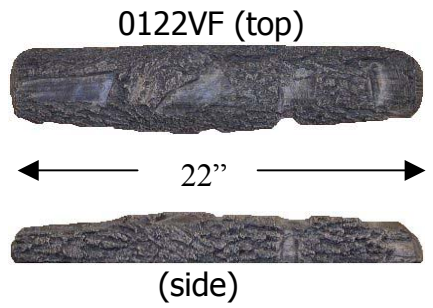

CLASSIC OAK SERIES

VENT FREE SETS (Standard or Single Burner)