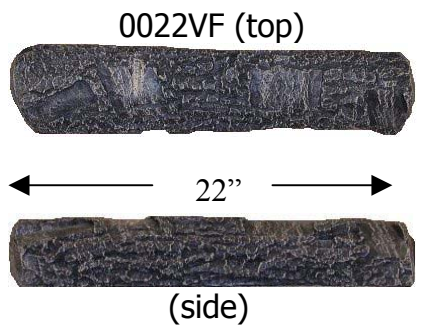

CLASSIC OAK SERIES

VENT FREE SETS (Standard or Single Burner)