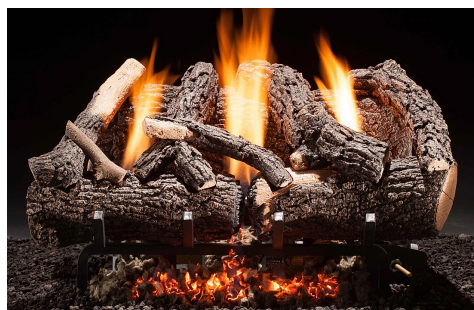

Premium Products

Vent-Free Gas Logs

Radiant Heat Series

Cimarron Timbers

- Available in 24" and 30" sizes
- Available with Variable Flame, Millivolt, and Electronic Ignition with remote

Birch Timbers

- Available in 24" and 30" sizes
- Available with Variable Flame, Millivolt, and Electronic Ignition with remote

Ember Glow Series

Yukon Char

- Available in 18", 24", and 30" sizes
- Available with Manual, Variable Flame, Millivolt, and Electronic Ignition with remote

Heritage Char

- Available in 18", 24", and 30" sizes
- Available with Manual, Variable Flame, Millivolt, and Electronic Ignition with remote

Cumberland Char

- Available in 18", 24", and 30" sizes
- Available with Manual, Variable Flame, Millivolt, and Electronic Ignition with remote

Log Glow Series

Charleston Glow

- Available in 22" and 26" sizes
- Available with Manual, Variable Flame, Millivolt, and Electronic Ignition with remote

Colossal Series

Frontier Blaze

- Available in 18", 24", and 30" sizes
- Available with Manual, Variable Flame, Millivolt, and Electronic Ignition with remote

Split Wood Series

Weathered Oak

- Available in 24" size
- Available with Manual and Millivolt